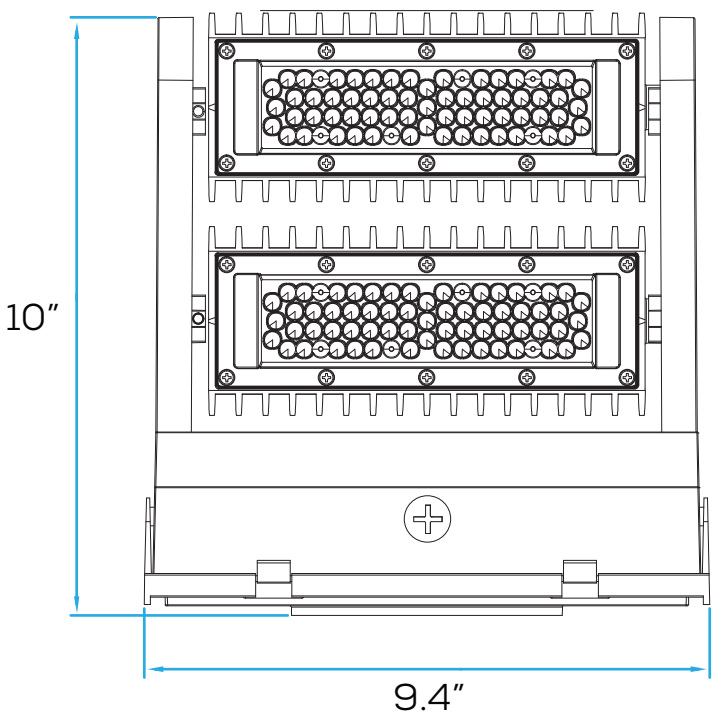

25W

Illuminance at a Distance

	Center Beam fc	Beam Width	
2.5ft	428 fc	3.2 ft	3.2 ft
5.0ft	107 fc	6.3 ft	6.5 ft
7.5ft	47.5 fc	9.5 ft	9.7 ft
10.0ft	26.7 fc	12.7 ft	13.0 ft
12.5ft	17.1 fc	15.8 ft	16.2 ft
15.0ft	11.9 fc	19.0 ft	19.4 ft

■ Vert. Spread: 64.7°
■ Horiz. Spread: 65.9°

40W

Illuminance at a Distance

	Center Beam fc	Beam Width	
2.5ft	734 fc	3.2 ft	3.2 ft
5.0ft	183 fc	6.3 ft	6.4 ft
7.5ft	81.5 fc	9.5 ft	9.6 ft
10.0ft	45.8 fc	12.7 ft	12.8 ft
12.5ft	29.3 fc	15.9 ft	16.0 ft
15.0ft	20.4 fc	19.0 ft	19.2 ft

■ Vert. Spread: 64.8°
■ Horiz. Spread: 65.3°

80W

Illuminance at a Distance

	Center Beam fc	Beam Width	
2.5ft	1,438 fc	3.1 ft	3.2 ft
5.0ft	359 fc	6.3 ft	6.4 ft
7.5ft	160 fc	9.4 ft	9.6 ft
10.0ft	89.9 fc	12.5 ft	12.8 ft
12.5ft	57.5 fc	15.7 ft	16.0 ft
15.0ft	39.9 fc	18.8 ft	19.2 ft

■ Vert. Spread: 64.2°
■ Horiz. Spread: 65.1°

WPR01 | ROTATABLE LED WALL PACK

Project: _____ Type: _____

Name: _____ Date: _____

DIMENSIONS:

25W, 40W

80W

WPR01 | ROTATABLE LED WALL PACK