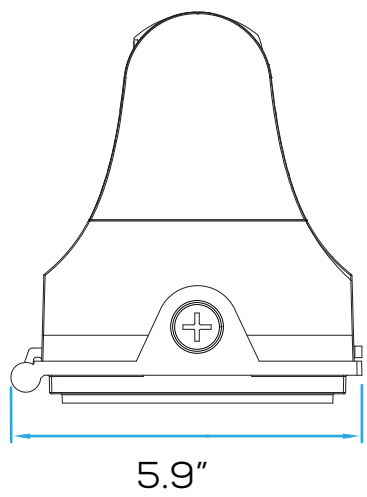

25W

Illuminance at a Distance

	Center Beam fc	Beam Width	
2.5ft	428 fc	3.2 ft	3.2 ft
5.0ft	107 fc	6.3 ft	6.5 ft
7.5ft	47.5 fc	9.5 ft	9.7 ft
10.0ft	26.7 fc	12.7 ft	13.0 ft
12.5ft	17.1 fc	15.8 ft	16.2 ft
15.0ft	11.9 fc	19.0 ft	19.4 ft

■ Vert. Spread: 64.7°
■ Horiz. Spread: 65.9°

40W

Illuminance at a Distance

	Center Beam fc	Beam Width	
2.5ft	734 fc	3.2 ft	3.2 ft
5.0ft	183 fc	6.3 ft	6.4 ft
7.5ft	81.5 fc	9.5 ft	9.6 ft
10.0ft	45.8 fc	12.7 ft	12.8 ft
12.5ft	29.3 fc	15.9 ft	16.0 ft
15.0ft	20.4 fc	19.0 ft	19.2 ft

■ Vert. Spread: 64.8°
■ Horiz. Spread: 65.3°

80W

Illuminance at a Distance

	Center Beam fc	Beam Width	
2.5ft	1,438 fc	3.1 ft	3.2 ft
5.0ft	359 fc	6.3 ft	6.4 ft
7.5ft	160 fc	9.4 ft	9.6 ft
10.0ft	89.9 fc	12.5 ft	12.8 ft
12.5ft	57.5 fc	15.7 ft	16.0 ft
15.0ft	39.9 fc	18.8 ft	19.2 ft

■ Vert. Spread: 64.2°
■ Horiz. Spread: 65.1°

WPR01 | ROTATABLE LED WALL PACK

Project: _____ Type: _____

Name: _____ Date: _____

DIMENSIONS:

25W, 40W

80W

WPR01 | ROTATABLE LED WALL PACK