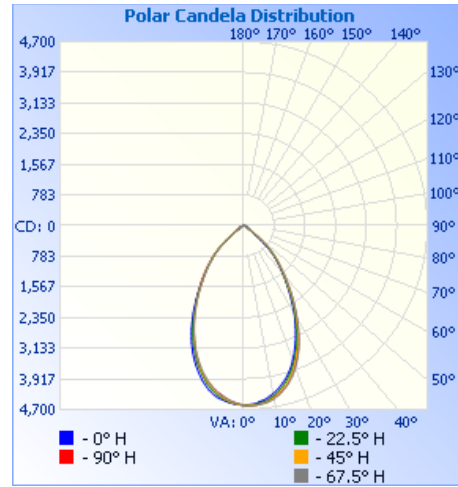

These fixtures are suitable for a variety of applications and will provide significant energy savings. Choose from four energy-saving wattages—25W, 40W, and 80W—and a bright 5700K color temperature.

PHOTOMETRICS:

25W

Illuminance at a Distance

	Center Beam fc	Beam Width	
2.5ft	428 fc	3.2 ft	3.2 ft
5.0ft	107 fc	6.3 ft	6.5 ft
7.5ft	47.5 fc	9.5 ft	9.7 ft
10.0ft	26.7 fc	12.7 ft	13.0 ft
12.5ft	17.1 fc	15.8 ft	16.2 ft
15.0ft	11.9 fc	19.0 ft	19.4 ft

■ Vert. Spread: 64.7°
■ Horiz. Spread: 65.9°

40W

Illuminance at a Distance

	Center Beam fc	Beam Width	
2.5ft	734 fc	3.2 ft	3.2 ft
5.0ft	183 fc	6.3 ft	6.4 ft
7.5ft	81.5 fc	9.5 ft	9.6 ft
10.0ft	45.8 fc	12.7 ft	12.8 ft
12.5ft	29.3 fc	15.9 ft	16.0 ft
15.0ft	20.4 fc	19.0 ft	19.2 ft

■ Vert. Spread: 64.8°
■ Horiz. Spread: 65.3°

80W

Illuminance at a Distance

	Center Beam fc	Beam Width	
2.5ft	1,438 fc	3.1 ft	3.2 ft
5.0ft	359 fc	6.3 ft	6.4 ft
7.5ft	160 fc	9.4 ft	9.6 ft
10.0ft	89.9 fc	12.5 ft	12.8 ft
12.5ft	57.5 fc	15.7 ft	16.0 ft
15.0ft	39.9 fc	18.8 ft	19.2 ft