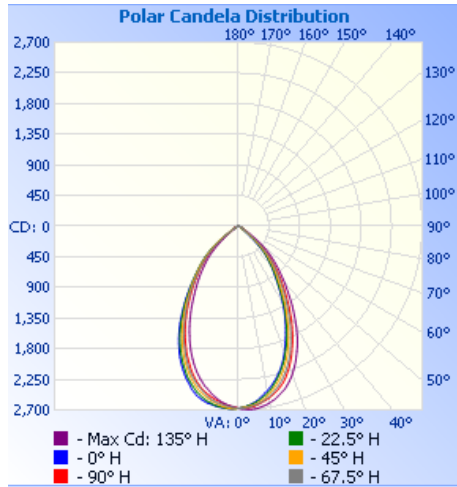

WPR01 | ROTATABLE LED WALL PACK

Project: _____ Type: _____

Name: _____ Date: _____

Size	See Dimensions	Lumens	11176: 3,250-3,500lm 11174: 5,200-5,600lm 11175: 10,400-11,200lm
Watts	25W, 40W, 80W	CCT	5700K
Voltage	120-277V	IP Rating	IP65
Dimming	0-10V	Materials	Aluminum
Beam Angle	60°	Finish	Bronze
CRI	>70	Lens	Clear
PF	≥0.9	Lifespan	50,000 Hours

FEATURES

- Available in 4 different wattages: 25W, 40W, 80W
- Protected from the elements with an IP65 rating, making it suitable for rainy environments

BulbBasics ROTATABLE LED MINI WALL PACKS adopts the latest technology, replacing traditional bulbs with energy efficient LEDs. These are widely used in the lighting of homes, hotels, offices, hallways, garages, streets, landscapes and other commercial spaces and includes an emergency backup.

These fixtures are suitable for a variety of applications and will provide significant energy savings. Choose from four energy-saving wattages—25W, 40W, and 80W—and a bright 5700K color temperature.

PHOTOMETRICS:

25W

Illuminance at a Distance

	Center Beam fc	Beam Width	
2.5ft	428 fc	3.2 ft	3.2 ft
5.0ft	107 fc	6.3 ft	6.5 ft
7.5ft	47.5 fc	9.5 ft	9.7 ft
10.0ft	26.7 fc	12.7 ft	13.0 ft
12.5ft	17.1 fc	15.8 ft	16.2 ft
15.0ft	11.9 fc	19.0 ft	19.4 ft