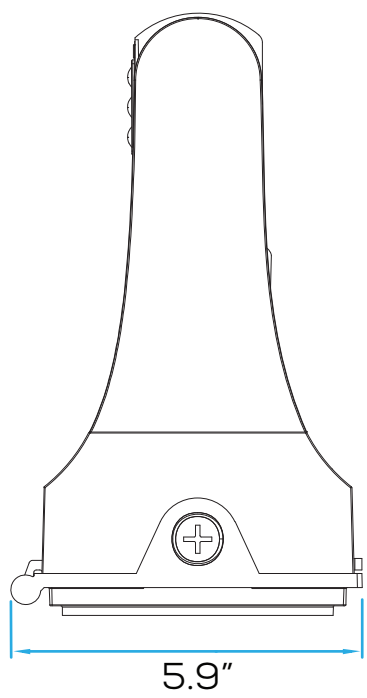

25W

Illuminance at a Distance

	Center Beam fc	Beam Width	
2.5ft	428 fc	3.2 ft	3.2 ft
5.0ft	107 fc	6.3 ft	6.5 ft
7.5ft	47.5 fc	9.5 ft	9.7 ft
10.0ft	26.7 fc	12.7 ft	13.0 ft
12.5ft	17.1 fc	15.8 ft	16.2 ft
15.0ft	11.9 fc	19.0 ft	19.4 ft

■ Vert. Spread: 64.7°
■ Horiz. Spread: 65.9°

40W

Illuminance at a Distance

	Center Beam fc	Beam Width	
2.5ft	734 fc	3.2 ft	3.2 ft
5.0ft	183 fc	6.3 ft	6.4 ft
7.5ft	81.5 fc	9.5 ft	9.6 ft
10.0ft	45.8 fc	12.7 ft	12.8 ft
12.5ft	29.3 fc	15.9 ft	16.0 ft
15.0ft	20.4 fc	19.0 ft	19.2 ft

■ Vert. Spread: 64.8°
■ Horiz. Spread: 65.3°

80W

Illuminance at a Distance

	Center Beam fc	Beam Width	
2.5ft	1,438 fc	3.1 ft	3.2 ft
5.0ft	359 fc	6.3 ft	6.4 ft
7.5ft	160 fc	9.4 ft	9.6 ft
10.0ft	89.9 fc	12.5 ft	12.8 ft
12.5ft	57.5 fc	15.7 ft	16.0 ft
15.0ft	39.9 fc	18.8 ft	19.2 ft

■ Vert. Spread: 64.2°
■ Horiz. Spread: 65.1°

WPR01 | ROTATABLE LED WALL PACK

Project: _____ Type: _____

Name: _____ Date: _____

DIMENSIONS:

25W, 40W

80W

WPR01 | ROTATABLE LED WALL PACK