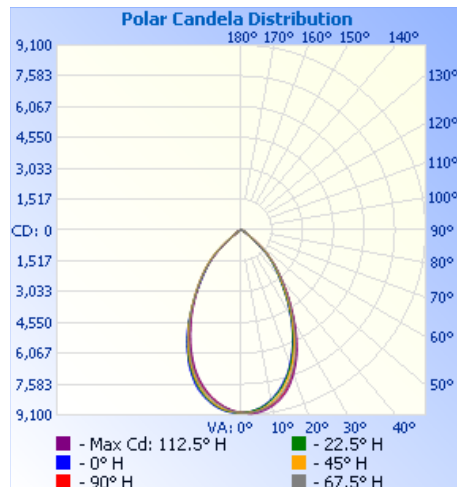

These fixtures are suitable for a variety of applications and will provide significant energy savings. Choose from four energy-saving wattages—25W, 40W, and 80W—and a bright 5700K color temperature.

PHOTOMETRICS:

25W

Illuminance at a Distance

	Center Beam fc	Beam Width	
2.5ft	428 fc	3.2 ft	3.2 ft
5.0ft	107 fc	6.3 ft	6.5 ft
7.5ft	47.5 fc	9.5 ft	9.7 ft
10.0ft	26.7 fc	12.7 ft	13.0 ft
12.5ft	17.1 fc	15.8 ft	16.2 ft
15.0ft	11.9 fc	19.0 ft	19.4 ft

■ Vert. Spread: 64.7°
■ Horiz. Spread: 65.9°

40W

Illuminance at a Distance

	Center Beam fc	Beam Width	
2.5ft	734 fc	3.2 ft	3.2 ft
5.0ft	183 fc	6.3 ft	6.4 ft
7.5ft	81.5 fc	9.5 ft	9.6 ft
10.0ft	45.8 fc	12.7 ft	12.8 ft
12.5ft	29.3 fc	15.9 ft	16.0 ft
15.0ft	20.4 fc	19.0 ft	19.2 ft

■ Vert. Spread: 64.8°
■ Horiz. Spread: 65.3°

80W

Illuminance at a Distance

	Center Beam fc	Beam Width	
2.5ft	1,438 fc	3.1 ft	3.2 ft
5.0ft	359 fc	6.3 ft	6.4 ft
7.5ft	160 fc	9.4 ft	9.6 ft
10.0ft	89.9 fc	12.5 ft	12.8 ft
12.5ft	57.5 fc	15.7 ft	16.0 ft
15.0ft	39.9 fc	18.8 ft	19.2 ft