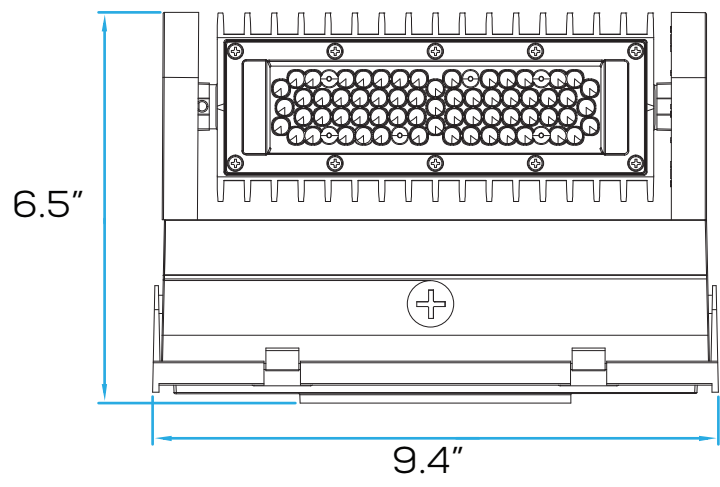

25W

Illuminance at a Distance

	Center Beam fc	Beam Width	
2.5ft	428 fc	3.2 ft	3.2 ft
5.0ft	107 fc	6.3 ft	6.5 ft
7.5ft	47.5 fc	9.5 ft	9.7 ft
10.0ft	26.7 fc	12.7 ft	13.0 ft
12.5ft	17.1 fc	15.8 ft	16.2 ft
15.0ft	11.9 fc	19.0 ft	19.4 ft

■ Vert. Spread: 64.7°
■ Horiz. Spread: 65.9°

40W

Illuminance at a Distance

	Center Beam fc	Beam Width	
2.5ft	734 fc	3.2 ft	3.2 ft
5.0ft	183 fc	6.3 ft	6.4 ft
7.5ft	81.5 fc	9.5 ft	9.6 ft
10.0ft	45.8 fc	12.7 ft	12.8 ft
12.5ft	29.3 fc	15.9 ft	16.0 ft
15.0ft	20.4 fc	19.0 ft	19.2 ft

■ Vert. Spread: 64.8°
■ Horiz. Spread: 65.3°

80W

Illuminance at a Distance

	Center Beam fc	Beam Width	
2.5ft	1,438 fc	3.1 ft	3.2 ft
5.0ft	359 fc	6.3 ft	6.4 ft
7.5ft	160 fc	9.4 ft	9.6 ft
10.0ft	89.9 fc	12.5 ft	12.8 ft
12.5ft	57.5 fc	15.7 ft	16.0 ft
15.0ft	39.9 fc	18.8 ft	19.2 ft

■ Vert. Spread: 64.2°
■ Horiz. Spread: 65.1°

WPR01 | ROTATABLE LED WALL PACK

Project: _____ Type: _____

Name: _____ Date: _____

DIMENSIONS:

25W, 40W

80W

WPR01 | ROTATABLE LED WALL PACK